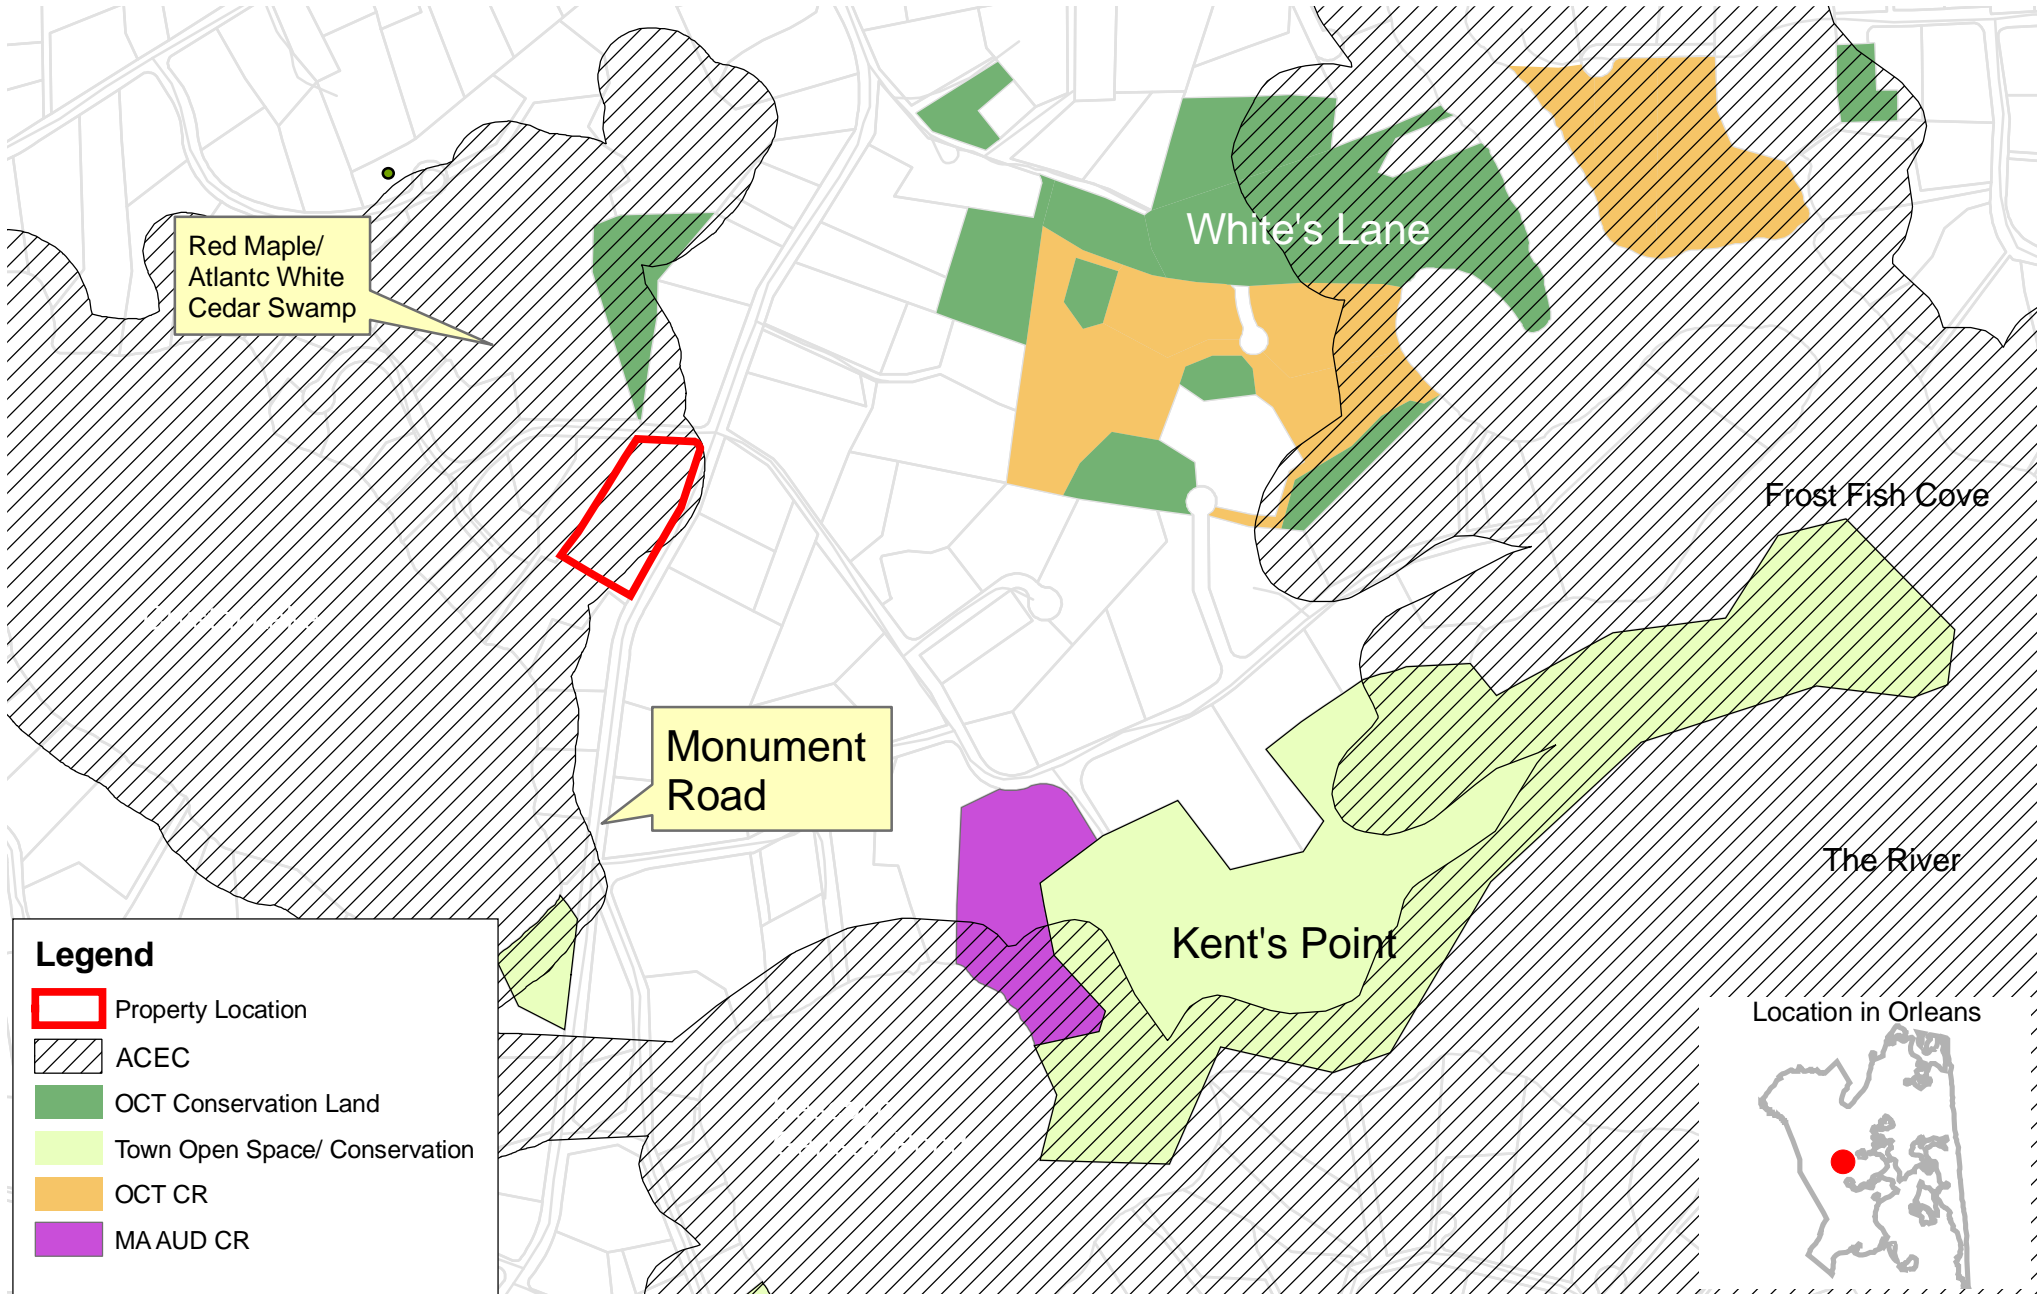

AREA OF CRITICAL ENVIRONMENTAL CONCERN

Giffen Land Acquisition, Orleans, MA

Legend

- Property Location
- ACEC
- OCT Conservation Land
- Town Open Space/ Conservation
- OCT CR
- MA AUD CR

Map Prepared May 2011
Data provided by MASS GIS
Parcel and Open Space Layer provide by Town of Orleans