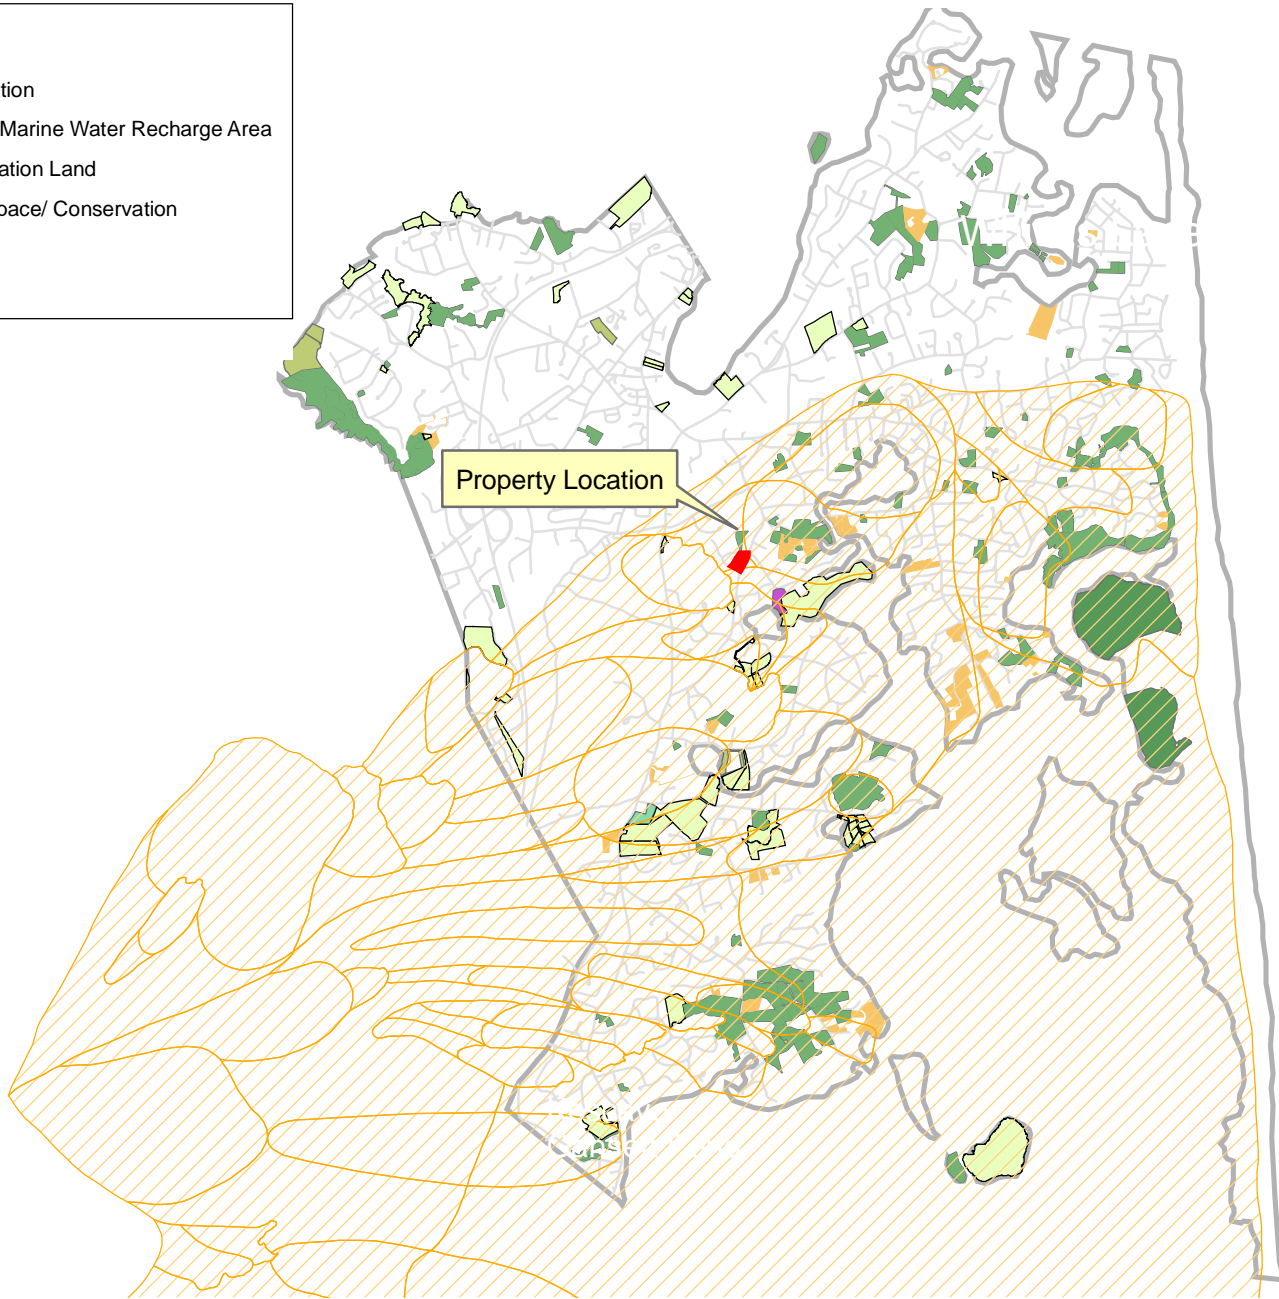

PLEASANT BAY MARINE WATER RECHARGE AREA

Giffen Land Acquisition, Orleans, MA

Legend

-  Property Location
-  Pleasant Bay Marine Water Recharge Area
-  OCT Conservation Land
-  Town Open Space/ Conservation
-  OCT Cns
-  MA AUD CR

Location in Orleans

Map Prepared May 2011
Data provided by MASS GIS
Parcel and Open Space Layer provide by Town of Orleans